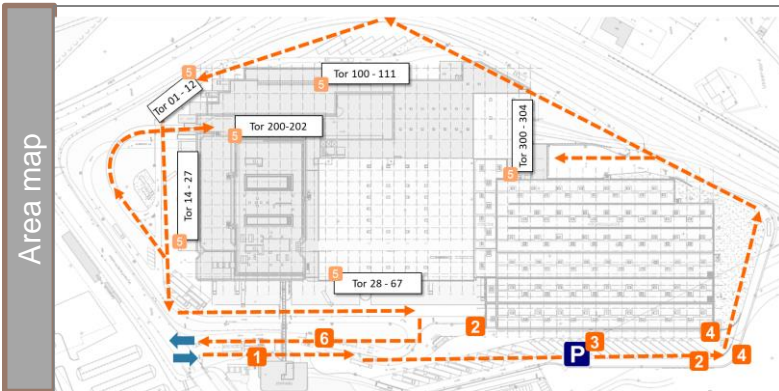

# mYard – Yard Management MVB

Food / migrolino Logistik

Migros Verteilbetrieb AG

Process Area, Suhr, 1. July 2021

## Process on the area