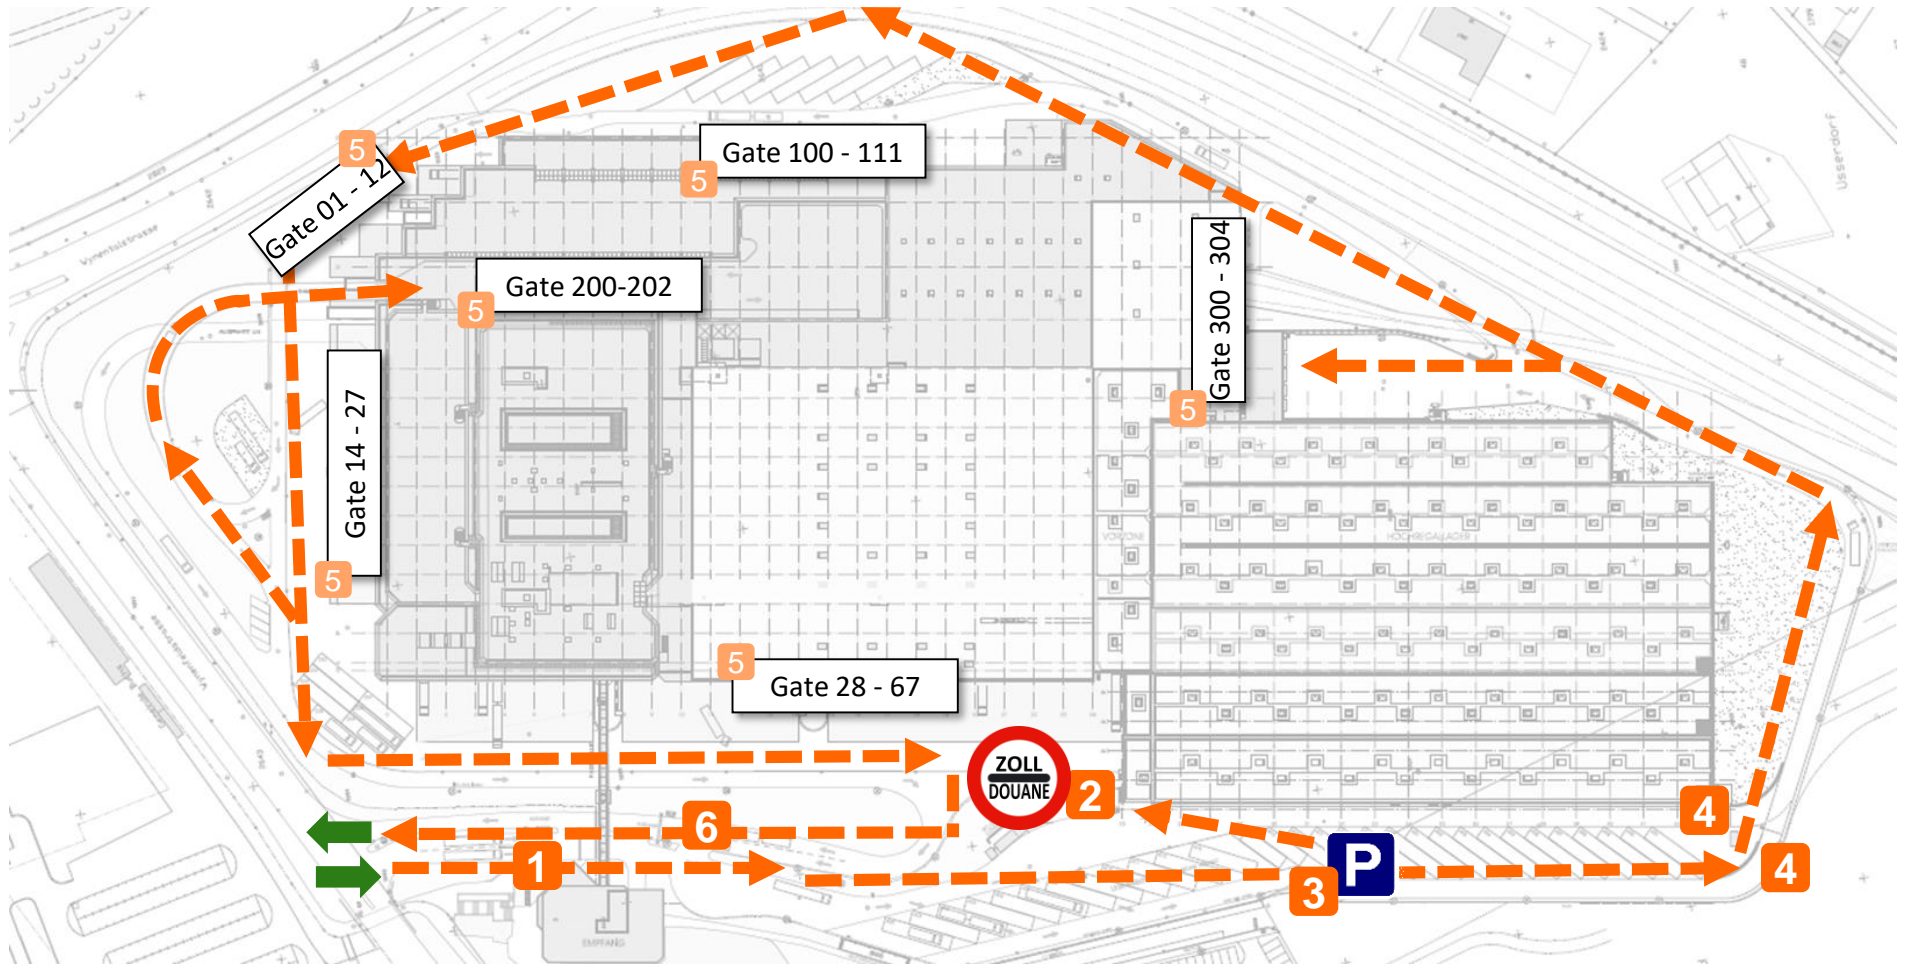

Delivery/pick up of international goods (with customs)

Process on the area